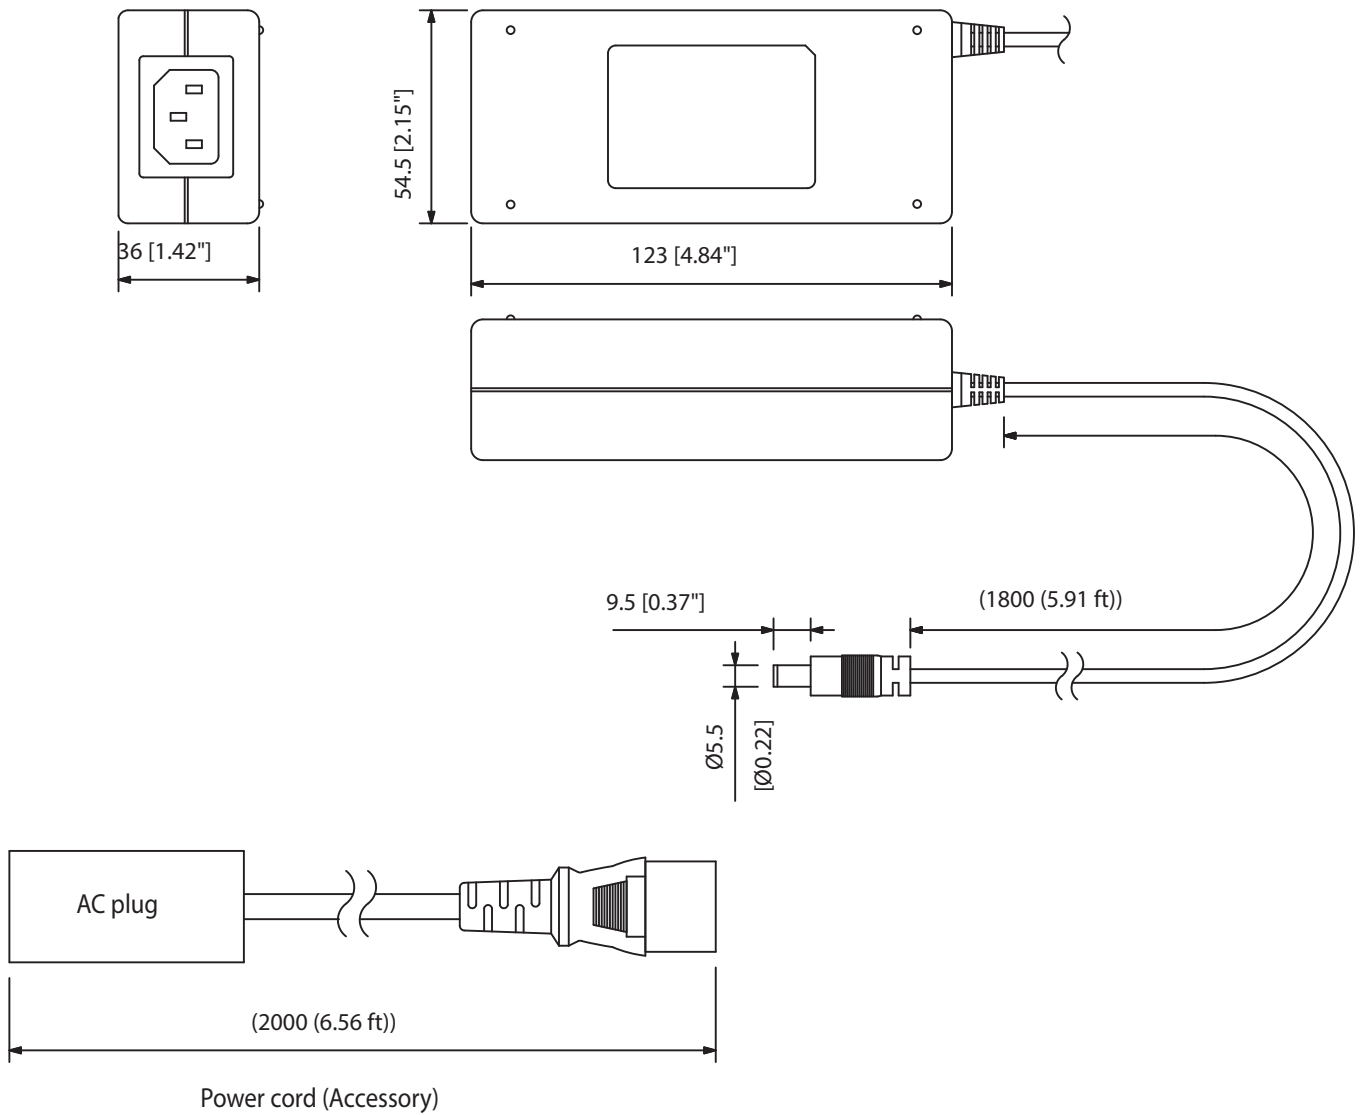

Article number:AD-5000-6 ER

Specifications

Finish.	black,
---------	--------

Appearance

Version	AS	CN	ER	UK	US
AC plug					

UNIT:mm SCALE:1/2

Note: Numerical values in parentheses are for reference only.